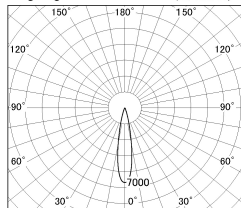

Installation	Track mount
Type	High-efficiency Lens type tracklight
Fixture wattage	12.5W
Beam angle	20deg
Color Temp.	2700K
CRI	Ra>90
Luminous	1030 lm
Body	Die-castaluminumalloy
Body finish	Black
Trim finish	Black
Reflector finish	N/A
IP Rate	IP20
Light source	COB module
Input Voltage	AC220~240V
Dimming Type	Non-Dimmable
Certificate	CE,CCC
Cut Hole	N/A

■ Lighting Distribution Curve (cd/1000 lm)

φ	Illuminance Angle	Beam Angle	Vertical Illuminance(lx)
350	20°	20°	27130
700	1		6780
1050	2		3010
1410	3		1700
	1	1	1090
	1	2	750
	1	3	550
	1	4	420