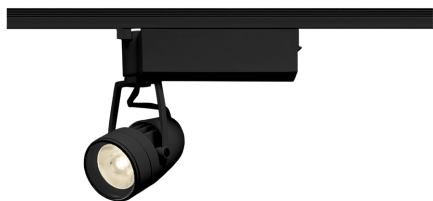

Item no. SD376-1415B9027-LX

Series Name: Cledy versa L-G tracklight
(SD376-LX)