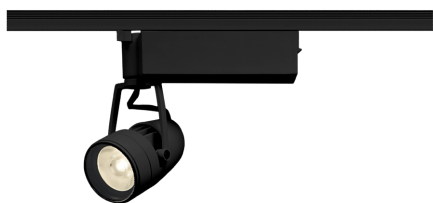

Item no. SD376-1435B9027-LX

Series Name: Cledy versa L-G tracklight
(SD376-LX)