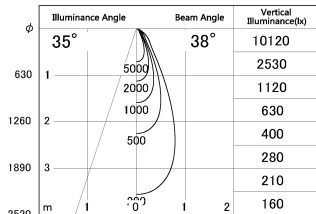

Installation	Track mount
Type	High-efficiency Lens type tracklight
Fixture wattage	12.5W
Beam angle	38deg
Color Temp.	2700K
CRI	Ra>90
Luminous	1079 lm
Body	Die-castaluminumalloy
Body finish	Black
Trim finish	Black
Reflector finish	N/A
IP Rate	IP20
Light source	COB module
Input Voltage	AC220~240V
Dimming Type	Non-Dimmable
Certificate	CE,CCC
Cut Hole	N/A