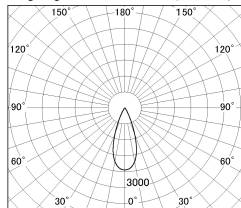

■ Lighting Distribution Curve (cd/1000 lm)

Installation	Track mount
Type	High-efficiency Lens type tracklight
Fixture wattage	12.5W
Beam angle	38deg
Color Temp.	2700K
CRI	Ra>90
Luminous	1079 lm
Body	Die-castaluminumalloy
Body finish	Black
Trim finish	Black
Reflector finish	N/A
IP Rate	IP20
Light source	COB module
Input Voltage	AC220~240V
Dimming Type	Non-Dimmable
Certificate	CE,CCC
Cut Hole	N/A