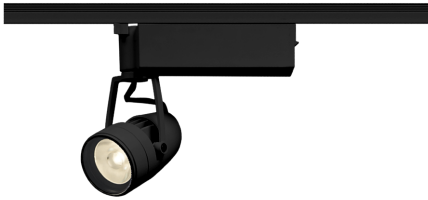

Item no. SD376-1455B9027-LX

Series Name: Cledy versa L-G tracklight
(SD376-LX)