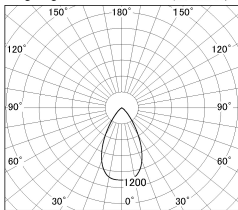

■ Lighting Distribution Curve (cd/1000 lm)

Installation	Track mount
Type	High-efficiency Lens type tracklight
Fixture wattage	12.5W
Beam angle	56deg
Color Temp.	2700K
CRI	Ra>90
Luminous	1069 lm
Body	Die-castaluminumalloy
Body finish	Black
Trim finish	Black
Reflector finish	N/A
IP Rate	IP20
Light source	COB module
Input Voltage	AC220~240V
Dimming Type	Non-Dimmable
Certificate	CE,CCC
Cut Hole	N/A