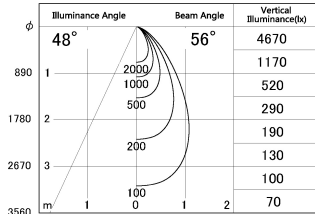

Installation	Track mount
Type	High-efficiency Lens type tracklight
Fixture wattage	12.5W
Beam angle	56deg
Color Temp.	2700K
CRI	Ra>90
Luminous	1069 lm
Body	Die-castaluminumalloy
Body finish	Black
Trim finish	Black
Reflector finish	N/A
IP Rate	IP20
Light source	COB module
Input Voltage	AC220~240V
Dimming Type	Non-Dimmable
Certificate	CE,CCC
Cut Hole	N/A