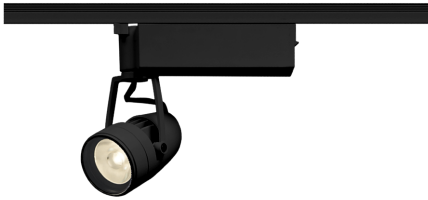

Item no. SD376-0815B9027-LX

Series Name: Cledy versa L-G tracklight
(SD376-LX)