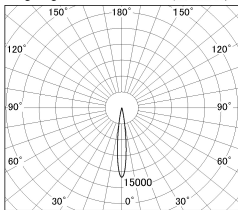

■ Lighting Distribution Curve (cd/1000 lm)

Installation	Track mount
Type	High-efficiency Lens type tracklight
Fixture wattage	7.4W
Beam angle	13deg
Color Temp.	2700K
CRI	Ra>90
Luminous	591 lm
Body	Die-castaluminumalloy
Body finish	Black
Trim finish	Black
Reflector finish	N/A
IP Rate	IP20
Light source	COB module
Input Voltage	AC220~240V
Dimming Type	Non-Dimmable
Certificate	CE,CCC
Cut Hole	N/A