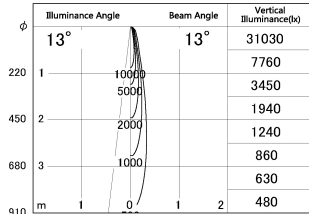

Installation	Track mount
Type	High-efficiency Lens type tracklight
Fixture wattage	7.4W
Beam angle	13deg
Color Temp.	2700K
CRI	Ra>90
Luminous	591 lm
Body	Die-castaluminumalloy
Body finish	Black
Trim finish	Black
Reflector finish	N/A
IP Rate	IP20
Light source	COB module
Input Voltage	AC220~240V
Dimming Type	Non-Dimmable
Certificate	CE,CCC
Cut Hole	N/A