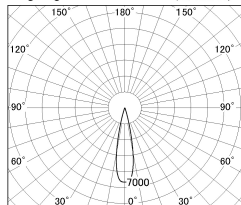

■ Lighting Distribution Curve (cd/1000 lm)

Installation	Track mount
Type	High-efficiency Lens type tracklight
Fixture wattage	7.4W
Beam angle	22deg
Color Temp.	2700K
CRI	Ra>90
Luminous	634 lm
Body	Die-castaluminumalloy
Body finish	Black
Trim finish	Black
Reflector finish	N/A
IP Rate	IP20
Light source	COB module
Input Voltage	AC220~240V
Dimming Type	Non-Dimmable
Certificate	CE,CCC
Cut Hole	N/A