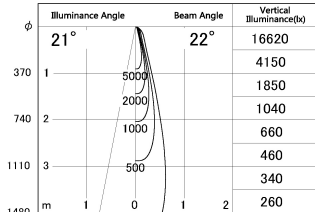

Installation	Track mount
Type	High-efficiency Lens type tracklight
Fixture wattage	7.4W
Beam angle	22deg
Color Temp.	2700K
CRI	Ra>90
Luminous	634 lm
Body	Die-castaluminumalloy
Body finish	Black
Trim finish	Black
Reflector finish	N/A
IP Rate	IP20
Light source	COB module
Input Voltage	AC220~240V
Dimming Type	Non-Dimmable
Certificate	CE,CCC
Cut Hole	N/A