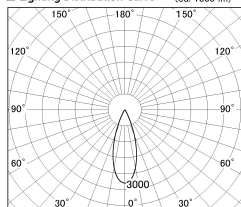

■ Lighting Distribution Curve (cd/1000 lm)

Installation	Track mount
Type	High-efficiency Lens type tracklight
Fixture wattage	7.4W
Beam angle	34deg
Color Temp.	2700K
CRI	Ra>90
Luminous	618 lm
Body	Die-castaluminumalloy
Body finish	Black
Trim finish	Black
Reflector finish	N/A
IP Rate	IP20
Light source	COB module
Input Voltage	AC220~240V
Dimming Type	Non-Dimmable
Certificate	CE,CCC
Cut Hole	N/A