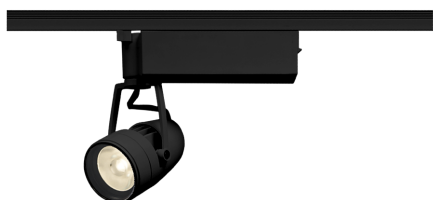

Item no. SD376-0835B9027-LX

Series Name: Cledy versa L-G tracklight
(SD376-LX)