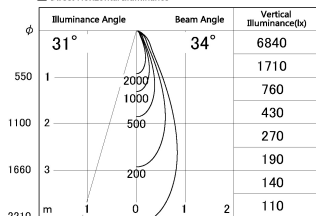

Installation	Track mount
Type	High-efficiency Lens type tracklight
Fixture wattage	7.4W
Beam angle	34deg
Color Temp.	2700K
CRI	Ra>90
Luminous	618 lm
Body	Die-castaluminumalloy
Body finish	Black
Trim finish	Black
Reflector finish	N/A
IP Rate	IP20
Light source	COB module
Input Voltage	AC220~240V
Dimming Type	Non-Dimmable
Certificate	CE,CCC
Cut Hole	N/A