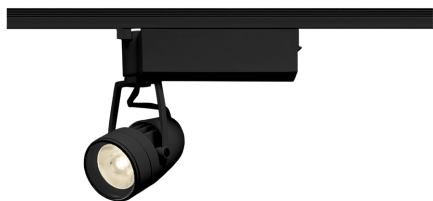

Item no. SD376-0855B9027-LX

Series Name: Cledy versa L-G tracklight
(SD376-LX)