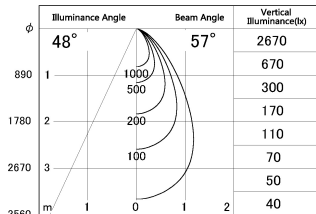

Installation	Track mount
Type	High-efficiency Lens type tracklight
Fixture wattage	7.4W
Beam angle	57deg
Color Temp.	2700K
CRI	Ra>90
Luminous	612 lm
Body	Die-castaluminumalloy
Body finish	Black
Trim finish	Black
Reflector finish	N/A
IP Rate	IP20
Light source	COB module
Input Voltage	AC220~240V
Dimming Type	Non-Dimmable
Certificate	CE,CCC
Cut Hole	N/A