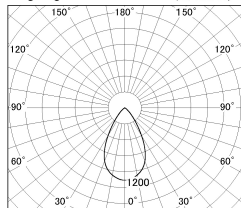

■ Lighting Distribution Curve (cd/1000 lm)

Installation	Track mount
Type	High-efficiency Lens type tracklight
Fixture wattage	7.4W
Beam angle	57deg
Color Temp.	2700K
CRI	Ra>90
Luminous	612 lm
Body	Die-castaluminumalloy
Body finish	Black
Trim finish	Black
Reflector finish	N/A
IP Rate	IP20
Light source	COB module
Input Voltage	AC220~240V
Dimming Type	Non-Dimmable
Certificate	CE,CCC
Cut Hole	N/A