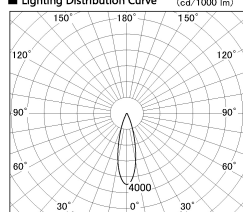

Installation	Track mount
Type	High-efficiency Lens type tracklight
Fixture wattage	38.5W
Beam angle	27deg
Color Temp.	3000K
CRI	Ra>90
Luminous	3619 lm
Body	Die-castaluminumalloy
Body finish	Black
Trim finish	Black
Reflector finish	N/A
IP Rate	IP20
Light source	COB module
Input Voltage	AC220~240V
Dimming Type	Non-Dimmable
Certificate	CE,CCC
Cut Hole	N/A

■ Lighting Distribution Curve (cd/1000 lm)

φ	Illuminance Angle	Beam Angle	Vertical Illuminance(lx)
	25°	27°	52210
440	1		13050
			5800
880	2		3260
			2090
1330	3		1450
			1070
1770	m	1 100	820