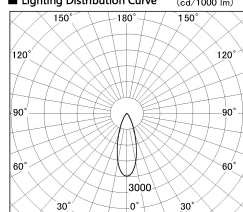

Installation	Track mount
Type	High-efficiency Lens type tracklight
Fixture wattage	38.5W
Beam angle	33deg
Color Temp.	3000K
CRI	Ra>90
Luminous	3776 lm
Body	Die-castaluminumalloy
Body finish	Black
Trim finish	Black
Reflector finish	N/A
IP Rate	IP20
Light source	COB module
Input Voltage	AC220~240V
Dimming Type	Non-Dimmable
Certificate	CE,CCC
Cut Hole	N/A

■ Lighting Distribution Curve (cd/1000 lm)