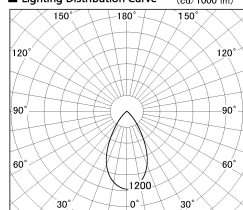

Installation	Track mount
Type	High-efficiency Lens type tracklight
Fixture wattage	38.5W
Beam angle	54deg
Color Temp.	3000K
CRI	Ra>90
Luminous	3629 lm
Body	Die-castaluminumalloy
Body finish	Black
Trim finish	Black
Reflector finish	N/A
IP Rate	IP20
Light source	COB module
Input Voltage	AC220~240V
Dimming Type	Non-Dimmable
Certificate	CE,CCC
Cut Hole	N/A

■ Lighting Distribution Curve (cd/1000 lm)