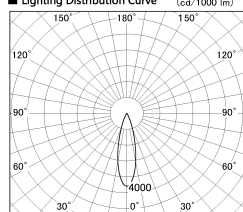

Installation	Track mount
Type	High-efficiency Lens type tracklight
Fixture wattage	35.5W
Beam angle	26deg
Color Temp.	3000K
CRI	Ra>90
Luminous	3489 lm
Body	Die-castaluminumalloy
Body finish	Black
Trim finish	Black
Reflector finish	N/A
IP Rate	IP20
Light source	COB module
Input Voltage	AC220~240V
Dimming Type	Non-Dimmable
Certificate	CE,CCC
Cut Hole	N/A

■ Lighting Distribution Curve (cd/1000 lm)

φ	Illuminance Angle	Beam Angle	Vertical Illuminance(lx)
	25°	26°	51540
440	1	20000	12890
		10000	5730
880	2	5000	3220
		2000	2060
1330	3		1430
			1050
1770	m	1	810
		2