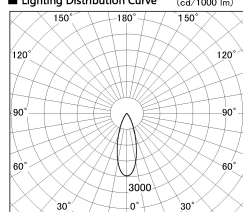

Installation	Track mount
Type	High-efficiency Lens type tracklight
Fixture wattage	35.5W
Beam angle	33deg
Color Temp.	3000K
CRI	Ra>90
Luminous	3568 lm
Body	Die-castaluminumalloy
Body finish	Black
Trim finish	Black
Reflector finish	N/A
IP Rate	IP20
Light source	COB module
Input Voltage	AC220~240V
Dimming Type	Non-Dimmable
Certificate	CE,CCC
Cut Hole	N/A

■ Lighting Distribution Curve (cd/1000 lm)