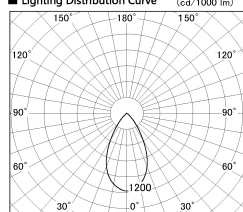

Installation	Track mount
Type	High-efficiency Lens type tracklight
Fixture wattage	35.5W
Beam angle	54deg
Color Temp.	3000K
CRI	Ra>90
Luminous	3467 lm
Body	Die-castaluminumalloy
Body finish	Black
Trim finish	Black
Reflector finish	N/A
IP Rate	IP20
Light source	COB module
Input Voltage	AC220~240V
Dimming Type	Non-Dimmable
Certificate	CE,CCC
Cut Hole	N/A

■ Lighting Distribution Curve (cd/1000 lm)