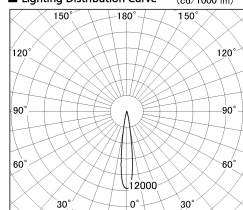

Installation	Track mount
Type	High-efficiency Lens type tracklight
Fixture wattage	32W
Beam angle	15deg
Color Temp.	3000K
CRI	Ra>90
Luminous	2515 lm
Body	Die-castaluminumalloy
Body finish	Black
Trim finish	Black
Reflector finish	N/A
IP Rate	IP20
Light source	COB module
Input Voltage	AC220~240V
Dimming Type	Non-Dimmable
Certificate	CE,CCC
Cut Hole	N/A

■ Lighting Distribution Curve (cd/1000 lm)

φ	Illuminance Angle	Beam Angle	Vertical Illuminance(lx)
	14°	15°	117860
240	50000		29470
480	20000		13100
730	10000		7370
980	5000		4710
			3270
			2410
			1840