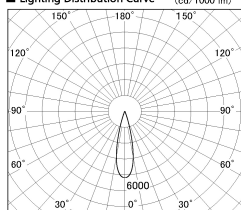

Installation	Track mount
Type	High-efficiency Lens type tracklight
Fixture wattage	32W
Beam angle	25deg
Color Temp.	3000K
CRI	Ra>90
Luminous	2641 lm
Body	Die-castaluminumalloy
Body finish	Black
Trim finish	Black
Reflector finish	N/A
IP Rate	IP20
Light source	COB module
Input Voltage	AC220~240V
Dimming Type	Non-Dimmable
Certificate	CE,CCC
Cut Hole	N/A

■ Lighting Distribution Curve (cd/1000 lm)