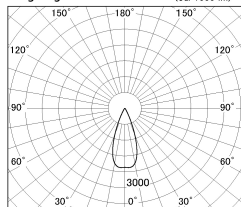

Installation	Track mount
Type	High-efficiency Lens type tracklight
Fixture wattage	32W
Beam angle	39deg
Color Temp.	3000K
CRI	Ra>90
Luminous	2707 lm
Body	Die-castaluminumalloy
Body finish	Black
Trim finish	Black
Reflector finish	N/A
IP Rate	IP20
Light source	COB module
Input Voltage	AC220~240V
Dimming Type	Non-Dimmable
Certificate	CE,CCC
Cut Hole	N/A

■ Lighting Distribution Curve (cd/1000 lm)