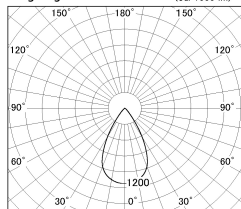

■ Lighting Distribution Curve (cd/1000 lm)

Installation	Track mount
Type	High-efficiency Lens type tracklight
Fixture wattage	32W
Beam angle	57deg
Color Temp.	3000K
CRI	Ra>90
Luminous	2595 lm
Body	Die-castaluminumalloy
Body finish	Black
Trim finish	Black
Reflector finish	N/A
IP Rate	IP20
Light source	COB module
Input Voltage	AC220~240V
Dimming Type	Non-Dimmable
Certificate	CE,CCC
Cut Hole	N/A