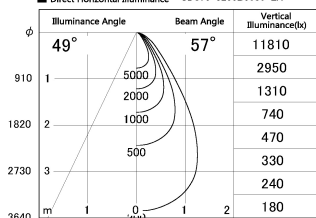

Installation	Track mount
Type	High-efficiency Lens type tracklight
Fixture wattage	32W
Beam angle	57deg
Color Temp.	3000K
CRI	Ra>90
Luminous	2595 lm
Body	Die-castaluminumalloy
Body finish	Black
Trim finish	Black
Reflector finish	N/A
IP Rate	IP20
Light source	COB module
Input Voltage	AC220~240V
Dimming Type	Non-Dimmable
Certificate	CE,CCC
Cut Hole	N/A