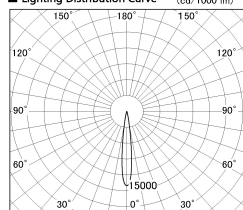

Installation	Track mount
Type	High-efficiency Lens type tracklight
Fixture wattage	24W
Beam angle	13deg
Color Temp.	3000K
CRI	Ra>90
Luminous	1855 lm
Body	Die-castaluminumalloy
Body finish	Black
Trim finish	Black
Reflector finish	N/A
IP Rate	IP20
Light source	COB module
Input Voltage	AC220~240V
Dimming Type	Non-Dimmable
Certificate	CE,CCC
Cut Hole	N/A

■ Lighting Distribution Curve (cd/1000 lm)

φ	Illuminance Angle	Beam Angle	Vertical Illuminance(lx)
	12°	13°	104890
210	50000		26220
	20000		11650
420	10000		6560
	5000		4200
630			2910
			2140
840			1640