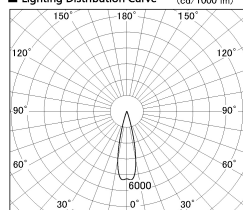

Installation	Track mount
Type	High-efficiency Lens type tracklight
Fixture wattage	24W
Beam angle	25deg
Color Temp.	3000K
CRI	Ra>90
Luminous	1951 lm
Body	Die-castaluminumalloy
Body finish	Black
Trim finish	Black
Reflector finish	N/A
IP Rate	IP20
Light source	COB module
Input Voltage	AC220~240V
Dimming Type	Non-Dimmable
Certificate	CE,CCC
Cut Hole	N/A

■ Lighting Distribution Curve (cd/1000 lm)