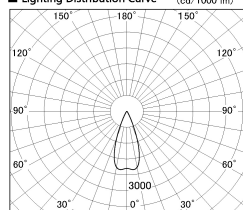

Installation	Track mount
Type	High-efficiency Lens type tracklight
Fixture wattage	24W
Beam angle	40deg
Color Temp.	3000K
CRI	Ra>90
Luminous	1992 lm
Body	Die-castaluminumalloy
Body finish	Black
Trim finish	Black
Reflector finish	N/A
IP Rate	IP20
Light source	COB module
Input Voltage	AC220~240V
Dimming Type	Non-Dimmable
Certificate	CE,CCC
Cut Hole	N/A

■ Lighting Distribution Curve (cd/1000 lm)