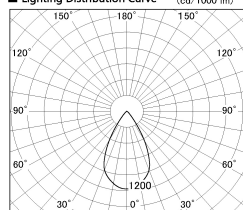

Installation	Track mount
Type	High-efficiency Lens type tracklight
Fixture wattage	24W
Beam angle	57deg
Color Temp.	3000K
CRI	Ra>90
Luminous	1921 lm
Body	Die-castaluminumalloy
Body finish	Black
Trim finish	Black
Reflector finish	N/A
IP Rate	IP20
Light source	COB module
Input Voltage	AC220~240V
Dimming Type	Non-Dimmable
Certificate	CE,CCC
Cut Hole	N/A

■ Lighting Distribution Curve (cd/1000 lm)