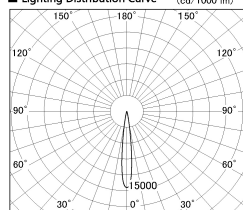

Installation	Track mount
Type	High-efficiency Lens type tracklight
Fixture wattage	18.6W
Beam angle	13deg
Color Temp.	3000K
CRI	Ra>90
Luminous	1492 lm
Body	Die-castaluminumalloy
Body finish	Black
Trim finish	Black
Reflector finish	N/A
IP Rate	IP20
Light source	COB module
Input Voltage	AC220~240V
Dimming Type	Non-Dimmable
Certificate	CE,CCC
Cut Hole	N/A

■ Lighting Distribution Curve (cd/1000 lm)