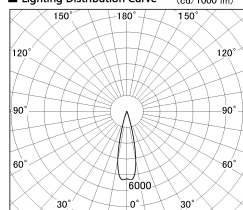

Installation	Track mount
Type	High-efficiency Lens type tracklight
Fixture wattage	18.6W
Beam angle	25deg
Color Temp.	3000K
CRI	Ra>90
Luminous	1569 lm
Body	Die-castaluminumalloy
Body finish	Black
Trim finish	Black
Reflector finish	N/A
IP Rate	IP20
Light source	COB module
Input Voltage	AC220~240V
Dimming Type	Non-Dimmable
Certificate	CE,CCC
Cut Hole	N/A

■ Lighting Distribution Curve (cd/1000 lm)