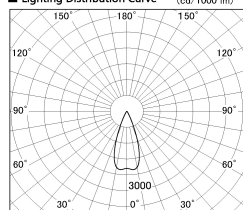

Installation	Track mount
Type	High-efficiency Lens type tracklight
Fixture wattage	18.6W
Beam angle	40deg
Color Temp.	3000K
CRI	Ra>90
Luminous	1603 lm
Body	Die-castaluminumalloy
Body finish	Black
Trim finish	Black
Reflector finish	N/A
IP Rate	IP20
Light source	COB module
Input Voltage	AC220~240V
Dimming Type	Non-Dimmable
Certificate	CE,CCC
Cut Hole	N/A

■ Lighting Distribution Curve (cd/1000 lm)