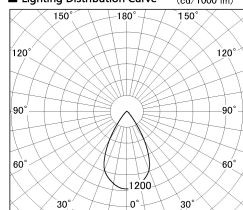

Installation	Track mount
Type	High-efficiency Lens type tracklight
Fixture wattage	18.6W
Beam angle	57deg
Color Temp.	3000K
CRI	Ra>90
Luminous	1545 lm
Body	Die-castaluminumalloy
Body finish	Black
Trim finish	Black
Reflector finish	N/A
IP Rate	IP20
Light source	COB module
Input Voltage	AC220~240V
Dimming Type	Non-Dimmable
Certificate	CE,CCC
Cut Hole	N/A

■ Lighting Distribution Curve (cd/1000 lm)