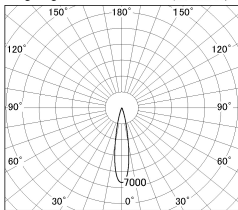

■ Lighting Distribution Curve (cd/1000 lm)

Installation	Track mount
Type	High-efficiency Lens type tracklight
Fixture wattage	12.5W
Beam angle	20deg
Color Temp.	3000K
CRI	Ra>90
Luminous	1073 lm
Body	Die-castaluminumalloy
Body finish	Black
Trim finish	Black
Reflector finish	N/A
IP Rate	IP20
Light source	COB module
Input Voltage	AC220~240V
Dimming Type	Non-Dimmable
Certificate	CE,CCC
Cut Hole	N/A