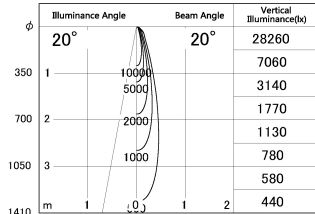

Installation	Track mount
Type	High-efficiency Lens type tracklight
Fixture wattage	12.5W
Beam angle	20deg
Color Temp.	3000K
CRI	Ra>90
Luminous	1073 lm
Body	Die-castaluminumalloy
Body finish	Black
Trim finish	Black
Reflector finish	N/A
IP Rate	IP20
Light source	COB module
Input Voltage	AC220~240V
Dimming Type	Non-Dimmable
Certificate	CE,CCC
Cut Hole	N/A