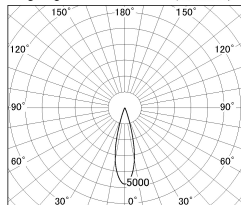

■ Lighting Distribution Curve (cd/1000 lm)

Installation	Track mount
Type	High-efficiency Lens type tracklight
Fixture wattage	12.5W
Beam angle	26deg
Color Temp.	3000K
CRI	Ra>90
Luminous	1146 lm
Body	Die-castaluminumalloy
Body finish	Black
Trim finish	Black
Reflector finish	N/A
IP Rate	IP20
Light source	COB module
Input Voltage	AC220~240V
Dimming Type	Non-Dimmable
Certificate	CE,CCC
Cut Hole	N/A