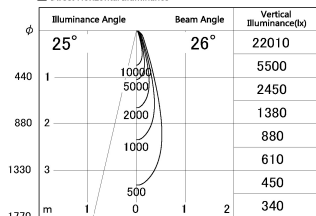

Installation	Track mount
Type	High-efficiency Lens type tracklight
Fixture wattage	12.5W
Beam angle	26deg
Color Temp.	3000K
CRI	Ra>90
Luminous	1146 lm
Body	Die-castaluminumalloy
Body finish	Black
Trim finish	Black
Reflector finish	N/A
IP Rate	IP20
Light source	COB module
Input Voltage	AC220~240V
Dimming Type	Non-Dimmable
Certificate	CE,CCC
Cut Hole	N/A