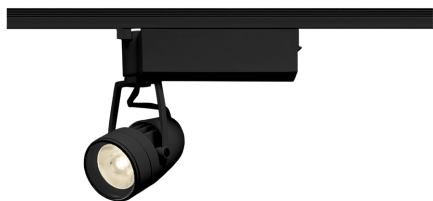

Item no. SD376-1455B9030-LX

Series Name: Cledy versa L-G tracklight
(SD376-LX)