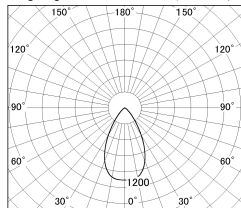

■ Lighting Distribution Curve (cd/1000 lm)

Installation	Track mount
Type	High-efficiency Lens type tracklight
Fixture wattage	12.5W
Beam angle	56deg
Color Temp.	3000K
CRI	Ra>90
Luminous	1114 lm
Body	Die-castaluminumalloy
Body finish	Black
Trim finish	Black
Reflector finish	N/A
IP Rate	IP20
Light source	COB module
Input Voltage	AC220~240V
Dimming Type	Non-Dimmable
Certificate	CE,CCC
Cut Hole	N/A