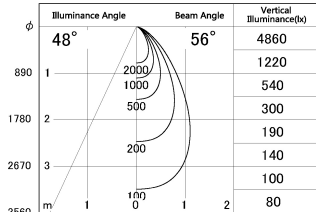

Installation	Track mount
Type	High-efficiency Lens type tracklight
Fixture wattage	12.5W
Beam angle	56deg
Color Temp.	3000K
CRI	Ra>90
Luminous	1114 lm
Body	Die-castaluminumalloy
Body finish	Black
Trim finish	Black
Reflector finish	N/A
IP Rate	IP20
Light source	COB module
Input Voltage	AC220~240V
Dimming Type	Non-Dimmable
Certificate	CE,CCC
Cut Hole	N/A