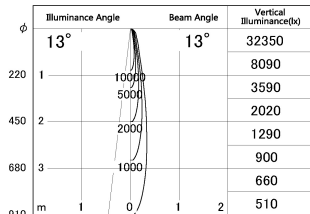

Installation	Track mount
Type	High-efficiency Lens type tracklight
Fixture wattage	7.4W
Beam angle	13deg
Color Temp.	3000K
CRI	Ra>90
Luminous	616 lm
Body	Die-castaluminumalloy
Body finish	Black
Trim finish	Black
Reflector finish	N/A
IP Rate	IP20
Light source	COB module
Input Voltage	AC220~240V
Dimming Type	Non-Dimmable
Certificate	CE,CCC
Cut Hole	N/A