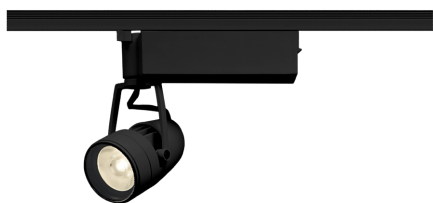

Item no. SD376-0815B9030-LX

Series Name: Cledy versa L-G tracklight
(SD376-LX)