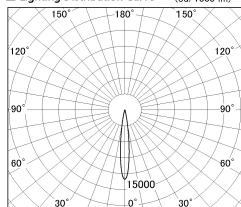

■ Lighting Distribution Curve (cd/1000 lm)

Installation	Track mount
Type	High-efficiency Lens type tracklight
Fixture wattage	7.4W
Beam angle	13deg
Color Temp.	3000K
CRI	Ra>90
Luminous	616 lm
Body	Die-castaluminumalloy
Body finish	Black
Trim finish	Black
Reflector finish	N/A
IP Rate	IP20
Light source	COB module
Input Voltage	AC220~240V
Dimming Type	Non-Dimmable
Certificate	CE,CCC
Cut Hole	N/A