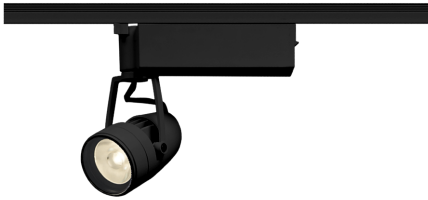

Item no. SD376-0825B9030-LX

Series Name: Cledy versa L-G tracklight
(SD376-LX)