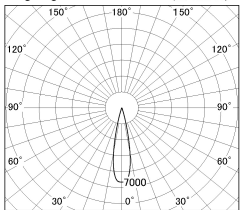

■ Lighting Distribution Curve (cd/1000 lm)

Installation	Track mount
Type	High-efficiency Lens type tracklight
Fixture wattage	7.4W
Beam angle	22deg
Color Temp.	3000K
CRI	Ra>90
Luminous	660 lm
Body	Die-castaluminumalloy
Body finish	Black
Trim finish	Black
Reflector finish	N/A
IP Rate	IP20
Light source	COB module
Input Voltage	AC220~240V
Dimming Type	Non-Dimmable
Certificate	CE,CCC
Cut Hole	N/A