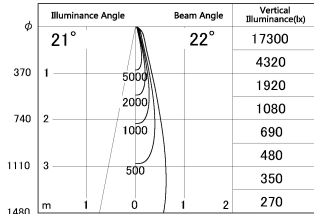

Installation	Track mount
Type	High-efficiency Lens type tracklight
Fixture wattage	7.4W
Beam angle	22deg
Color Temp.	3000K
CRI	Ra>90
Luminous	660 lm
Body	Die-castaluminumalloy
Body finish	Black
Trim finish	Black
Reflector finish	N/A
IP Rate	IP20
Light source	COB module
Input Voltage	AC220~240V
Dimming Type	Non-Dimmable
Certificate	CE,CCC
Cut Hole	N/A