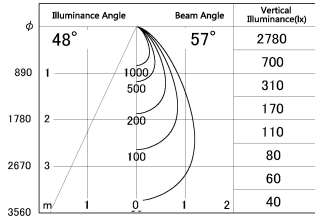

Installation	Track mount
Type	High-efficiency Lens type tracklight
Fixture wattage	7.4W
Beam angle	57deg
Color Temp.	3000K
CRI	Ra>90
Luminous	637 lm
Body	Die-castaluminumalloy
Body finish	Black
Trim finish	Black
Reflector finish	N/A
IP Rate	IP20
Light source	COB module
Input Voltage	AC220~240V
Dimming Type	Non-Dimmable
Certificate	CE,CCC
Cut Hole	N/A