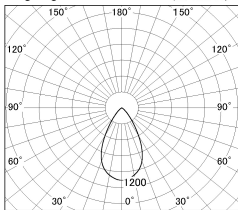

■ Lighting Distribution Curve (cd/1000 lm)

Installation	Track mount
Type	High-efficiency Lens type tracklight
Fixture wattage	7.4W
Beam angle	57deg
Color Temp.	3000K
CRI	Ra>90
Luminous	637 lm
Body	Die-castaluminumalloy
Body finish	Black
Trim finish	Black
Reflector finish	N/A
IP Rate	IP20
Light source	COB module
Input Voltage	AC220~240V
Dimming Type	Non-Dimmable
Certificate	CE,CCC
Cut Hole	N/A