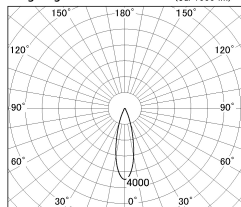

Installation	Track mount
Type	High-efficiency Lens type tracklight
Fixture wattage	38.5W
Beam angle	27deg
Color Temp.	3500K
CRI	Ra>90
Luminous	3764 lm
Body	Die-castaluminumalloy
Body finish	Black
Trim finish	Black
Reflector finish	N/A
IP Rate	IP20
Light source	COB module
Input Voltage	AC220~240V
Dimming Type	Non-Dimmable
Certificate	CE,CCC
Cut Hole	N/A

■ Lighting Distribution Curve (cd/1000 lm)