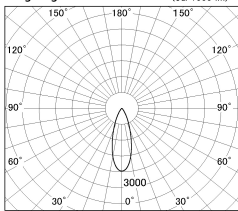

■ Lighting Distribution Curve (cd/1000 lm)

Installation	Track mount
Type	High-efficiency Lens type tracklight
Fixture wattage	38.5W
Beam angle	33deg
Color Temp.	3500K
CRI	Ra>90
Luminous	3927 lm
Body	Die-castaluminumalloy
Body finish	Black
Trim finish	Black
Reflector finish	N/A
IP Rate	IP20
Light source	COB module
Input Voltage	AC220~240V
Dimming Type	Non-Dimmable
Certificate	CE,CCC
Cut Hole	N/A