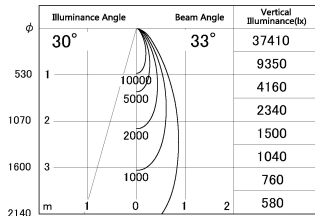

Installation	Track mount
Type	High-efficiency Lens type tracklight
Fixture wattage	38.5W
Beam angle	33deg
Color Temp.	3500K
CRI	Ra>90
Luminous	3927 lm
Body	Die-castaluminumalloy
Body finish	Black
Trim finish	Black
Reflector finish	N/A
IP Rate	IP20
Light source	COB module
Input Voltage	AC220~240V
Dimming Type	Non-Dimmable
Certificate	CE,CCC
Cut Hole	N/A