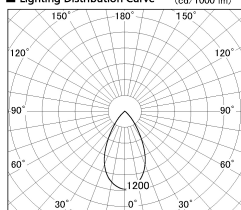

Installation	Track mount
Type	High-efficiency Lens type tracklight
Fixture wattage	38.5W
Beam angle	54deg
Color Temp.	3500K
CRI	Ra>90
Luminous	3774 lm
Body	Die-castaluminumalloy
Body finish	Black
Trim finish	Black
Reflector finish	N/A
IP Rate	IP20
Light source	COB module
Input Voltage	AC220~240V
Dimming Type	Non-Dimmable
Certificate	CE,CCC
Cut Hole	N/A

■ Lighting Distribution Curve (cd/1000 lm)