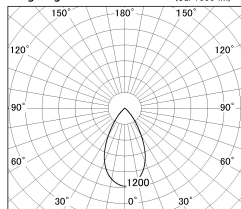

Installation	Track mount
Type	High-efficiency Lens type tracklight
Fixture wattage	38.5W
Beam angle	54deg
Color Temp.	3500K
CRI	Ra>90
Luminous	3774 lm
Body	Die-castaluminumalloy
Body finish	Black
Trim finish	Black
Reflector finish	N/A
IP Rate	IP20
Light source	COB module
Input Voltage	AC220~240V
Dimming Type	Non-Dimmable
Certificate	CE,CCC
Cut Hole	N/A

■ Lighting Distribution Curve (cd/1000 lm)