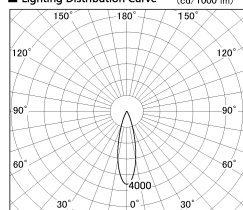

Installation	Track mount
Type	High-efficiency Lens type tracklight
Fixture wattage	35.5W
Beam angle	26deg
Color Temp.	3500K
CRI	Ra>90
Luminous	3629 lm
Body	Die-castaluminumalloy
Body finish	Black
Trim finish	Black
Reflector finish	N/A
IP Rate	IP20
Light source	COB module
Input Voltage	AC220~240V
Dimming Type	Non-Dimmable
Certificate	CE,CCC
Cut Hole	N/A

■ Lighting Distribution Curve (cd/1000 lm)