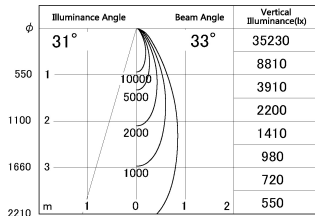

Installation	Track mount
Type	High-efficiency Lens type tracklight
Fixture wattage	35.5W
Beam angle	33deg
Color Temp.	3500K
CRI	Ra>90
Luminous	3711 lm
Body	Die-castaluminumalloy
Body finish	Black
Trim finish	Black
Reflector finish	N/A
IP Rate	IP20
Light source	COB module
Input Voltage	AC220~240V
Dimming Type	Non-Dimmable
Certificate	CE,CCC
Cut Hole	N/A