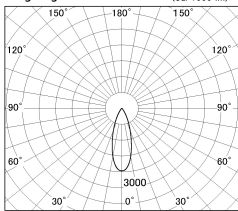

■ Lighting Distribution Curve (cd/1000 lm)

Installation	Track mount
Type	High-efficiency Lens type tracklight
Fixture wattage	35.5W
Beam angle	33deg
Color Temp.	3500K
CRI	Ra>90
Luminous	3711 lm
Body	Die-castaluminumalloy
Body finish	Black
Trim finish	Black
Reflector finish	N/A
IP Rate	IP20
Light source	COB module
Input Voltage	AC220~240V
Dimming Type	Non-Dimmable
Certificate	CE,CCC
Cut Hole	N/A