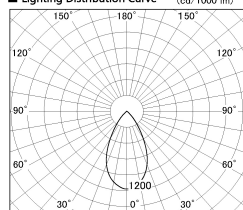

Installation	Track mount
Type	High-efficiency Lens type tracklight
Fixture wattage	35.5W
Beam angle	54deg
Color Temp.	3500K
CRI	Ra>90
Luminous	3606 lm
Body	Die-castaluminumalloy
Body finish	Black
Trim finish	Black
Reflector finish	N/A
IP Rate	IP20
Light source	COB module
Input Voltage	AC220~240V
Dimming Type	Non-Dimmable
Certificate	CE,CCC
Cut Hole	N/A

■ Lighting Distribution Curve (cd/1000 lm)