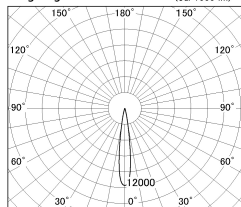

Installation	Track mount
Type	High-efficiency Lens type tracklight
Fixture wattage	32W
Beam angle	15deg
Color Temp.	3500K
CRI	Ra>90
Luminous	2616 lm
Body	Die-castaluminumalloy
Body finish	Black
Trim finish	Black
Reflector finish	N/A
IP Rate	IP20
Light source	COB module
Input Voltage	AC220~240V
Dimming Type	Non-Dimmable
Certificate	CE,CCC
Cut Hole	N/A

■ Lighting Distribution Curve (cd/1000 lm)

φ	Illuminance Angle	Beam Angle	Vertical Illuminance(lx)
	14°	15°	122600
240	50000		30650
1	20000		13620
490	10000		7660
2			4900
730			3410
3			2500
980			1920
m	1	0	1
		2