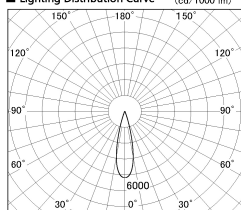

Installation	Track mount
Type	High-efficiency Lens type tracklight
Fixture wattage	32W
Beam angle	25deg
Color Temp.	3500K
CRI	Ra>90
Luminous	2747 lm
Body	Die-castaluminumalloy
Body finish	Black
Trim finish	Black
Reflector finish	N/A
IP Rate	IP20
Light source	COB module
Input Voltage	AC220~240V
Dimming Type	Non-Dimmable
Certificate	CE,CCC
Cut Hole	N/A

■ Lighting Distribution Curve (cd/1000 lm)

φ	Illuminance Angle	Beam Angle	Vertical Illuminance(lx)
	24°	25°	55210
420	1	20000	13800
		10000	6130
850	2	5000	3450
		2000	2210
1270	3		1530
			1130
1700	m	1 10 0 1 2	860