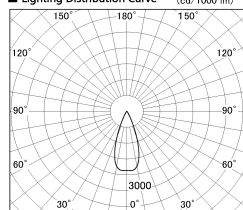

Installation	Track mount
Type	High-efficiency Lens type tracklight
Fixture wattage	32W
Beam angle	39deg
Color Temp.	3500K
CRI	Ra>90
Luminous	2815 lm
Body	Die-castaluminumalloy
Body finish	Black
Trim finish	Black
Reflector finish	N/A
IP Rate	IP20
Light source	COB module
Input Voltage	AC220~240V
Dimming Type	Non-Dimmable
Certificate	CE,CCC
Cut Hole	N/A

■ Lighting Distribution Curve (cd/1000 lm)