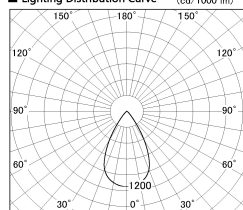

Installation	Track mount
Type	High-efficiency Lens type tracklight
Fixture wattage	32W
Beam angle	57deg
Color Temp.	3500K
CRI	Ra>90
Luminous	2699 lm
Body	Die-castaluminumalloy
Body finish	Black
Trim finish	Black
Reflector finish	N/A
IP Rate	IP20
Light source	COB module
Input Voltage	AC220~240V
Dimming Type	Non-Dimmable
Certificate	CE,CCC
Cut Hole	N/A

■ Lighting Distribution Curve (cd/1000 lm)