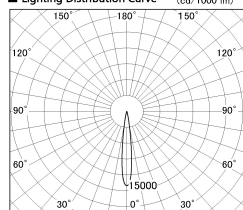

Installation	Track mount
Type	High-efficiency Lens type tracklight
Fixture wattage	24W
Beam angle	13deg
Color Temp.	3500K
CRI	Ra>90
Luminous	1929 lm
Body	Die-castaluminumalloy
Body finish	Black
Trim finish	Black
Reflector finish	N/A
IP Rate	IP20
Light source	COB module
Input Voltage	AC220~240V
Dimming Type	Non-Dimmable
Certificate	CE,CCC
Cut Hole	N/A

■ Lighting Distribution Curve (cd/1000 lm)

φ	Illuminance Angle	Beam Angle	Vertical Illuminance(lx)
	12°	13°	109080
210	50000		27270
1	20000		12120
420	10000		6820
2	5000		4360
630			3030
3			2230
840			1700
m	1	2