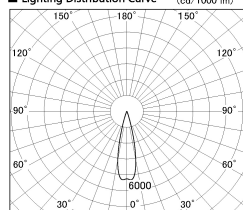

Installation	Track mount
Type	High-efficiency Lens type tracklight
Fixture wattage	24W
Beam angle	25deg
Color Temp.	3500K
CRI	Ra>90
Luminous	2029 lm
Body	Die-castaluminumalloy
Body finish	Black
Trim finish	Black
Reflector finish	N/A
IP Rate	IP20
Light source	COB module
Input Voltage	AC220~240V
Dimming Type	Non-Dimmable
Certificate	CE,CCC
Cut Hole	N/A

■ Lighting Distribution Curve (cd/1000 lm)