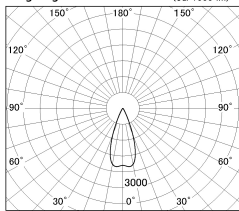

■ Lighting Distribution Curve (cd/1000 lm)

Installation	Track mount
Type	High-efficiency Lens type tracklight
Fixture wattage	24W
Beam angle	40deg
Color Temp.	3500K
CRI	Ra>90
Luminous	2072 lm
Body	Die-castaluminumalloy
Body finish	Black
Trim finish	Black
Reflector finish	N/A
IP Rate	IP20
Light source	COB module
Input Voltage	AC220~240V
Dimming Type	Non-Dimmable
Certificate	CE,CCC
Cut Hole	N/A