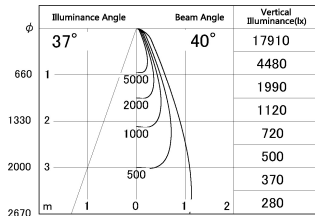

Installation	Track mount
Type	High-efficiency Lens type tracklight
Fixture wattage	24W
Beam angle	40deg
Color Temp.	3500K
CRI	Ra>90
Luminous	2072 lm
Body	Die-castaluminumalloy
Body finish	Black
Trim finish	Black
Reflector finish	N/A
IP Rate	IP20
Light source	COB module
Input Voltage	AC220~240V
Dimming Type	Non-Dimmable
Certificate	CE,CCC
Cut Hole	N/A