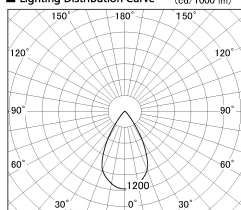

Installation	Track mount
Type	High-efficiency Lens type tracklight
Fixture wattage	24W
Beam angle	57deg
Color Temp.	3500K
CRI	Ra>90
Luminous	1998 lm
Body	Die-castaluminumalloy
Body finish	Black
Trim finish	Black
Reflector finish	N/A
IP Rate	IP20
Light source	COB module
Input Voltage	AC220~240V
Dimming Type	Non-Dimmable
Certificate	CE,CCC
Cut Hole	N/A

■ Lighting Distribution Curve (cd/1000 lm)