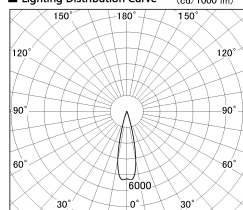

Installation	Track mount
Type	High-efficiency Lens type tracklight
Fixture wattage	18.6W
Beam angle	25deg
Color Temp.	3500K
CRI	Ra>90
Luminous	1632 lm
Body	Die-castaluminumalloy
Body finish	Black
Trim finish	Black
Reflector finish	N/A
IP Rate	IP20
Light source	COB module
Input Voltage	AC220~240V
Dimming Type	Non-Dimmable
Certificate	CE,CCC
Cut Hole	N/A

■ Lighting Distribution Curve (cd/1000 lm)