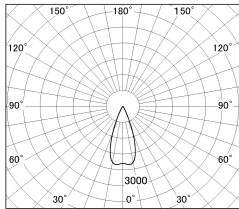

■ Lighting Distribution Curve (cd/1000 lm)

Installation	Track mount
Type	High-efficiency Lens type tracklight
Fixture wattage	18.6W
Beam angle	40deg
Color Temp.	3500K
CRI	Ra>90
Luminous	1667 lm
Body	Die-castaluminumalloy
Body finish	Black
Trim finish	Black
Reflector finish	N/A
IP Rate	IP20
Light source	COB module
Input Voltage	AC220~240V
Dimming Type	Non-Dimmable
Certificate	CE,CCC
Cut Hole	N/A