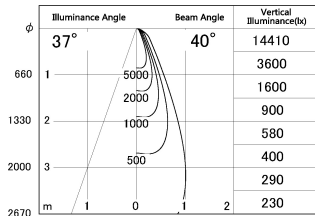

Installation	Track mount
Type	High-efficiency Lens type tracklight
Fixture wattage	18.6W
Beam angle	40deg
Color Temp.	3500K
CRI	Ra>90
Luminous	1667 lm
Body	Die-castaluminumalloy
Body finish	Black
Trim finish	Black
Reflector finish	N/A
IP Rate	IP20
Light source	COB module
Input Voltage	AC220~240V
Dimming Type	Non-Dimmable
Certificate	CE,CCC
Cut Hole	N/A