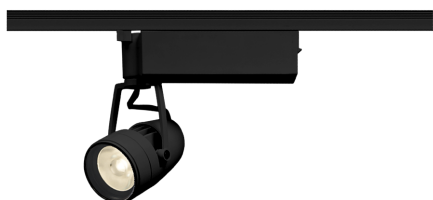

Item no. SD376-1415B9035-LX

Series Name: Cledy versa L-G tracklight
(SD376-LX)