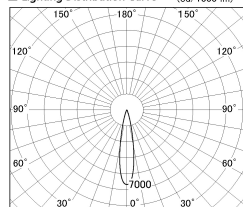

■ Lighting Distribution Curve (cd/1000 lm)

Installation	Track mount
Type	High-efficiency Lens type tracklight
Fixture wattage	12.5W
Beam angle	20deg
Color Temp.	3500K
CRI	Ra>90
Luminous	1116 lm
Body	Die-castaluminumalloy
Body finish	Black
Trim finish	Black
Reflector finish	N/A
IP Rate	IP20
Light source	COB module
Input Voltage	AC220~240V
Dimming Type	Non-Dimmable
Certificate	CE,CCC
Cut Hole	N/A