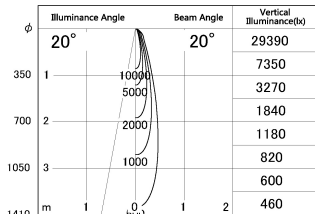

Installation	Track mount
Type	High-efficiency Lens type tracklight
Fixture wattage	12.5W
Beam angle	20deg
Color Temp.	3500K
CRI	Ra>90
Luminous	1116 lm
Body	Die-castaluminumalloy
Body finish	Black
Trim finish	Black
Reflector finish	N/A
IP Rate	IP20
Light source	COB module
Input Voltage	AC220~240V
Dimming Type	Non-Dimmable
Certificate	CE,CCC
Cut Hole	N/A