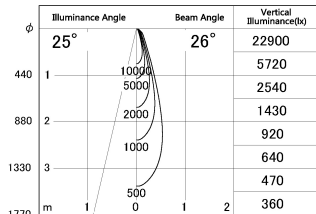

Installation	Track mount
Type	High-efficiency Lens type tracklight
Fixture wattage	12.5W
Beam angle	26deg
Color Temp.	3500K
CRI	Ra>90
Luminous	1192 lm
Body	Die-castaluminum alloy
Body finish	Black
Trim finish	Black
Reflector finish	N/A
IP Rate	IP20
Light source	COB module
Input Voltage	AC220~240V
Dimming Type	Non-Dimmable
Certificate	CE,CCC
Cut Hole	N/A