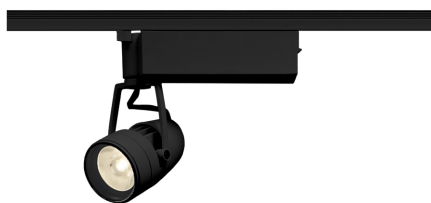

Item no. SD376-1425B9035-LX

Series Name: Cledy versa L-G tracklight
(SD376-LX)