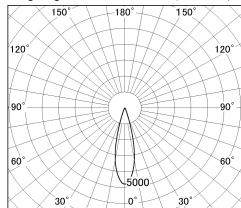

■ Lighting Distribution Curve (cd/1000 lm)

Installation	Track mount
Type	High-efficiency Lens type tracklight
Fixture wattage	12.5W
Beam angle	26deg
Color Temp.	3500K
CRI	Ra>90
Luminous	1192 lm
Body	Die-castaluminum alloy
Body finish	Black
Trim finish	Black
Reflector finish	N/A
IP Rate	IP20
Light source	COB module
Input Voltage	AC220~240V
Dimming Type	Non-Dimmable
Certificate	CE,CCC
Cut Hole	N/A