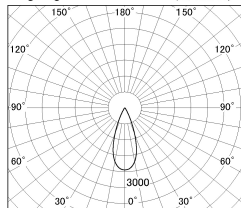

■ Lighting Distribution Curve (cd/1000 lm)

Installation	Track mount
Type	High-efficiency Lens type tracklight
Fixture wattage	12.5W
Beam angle	38deg
Color Temp.	3500K
CRI	Ra>90
Luminous	1169 lm
Body	Die-castaluminumalloy
Body finish	Black
Trim finish	Black
Reflector finish	N/A
IP Rate	IP20
Light source	COB module
Input Voltage	AC220~240V
Dimming Type	Non-Dimmable
Certificate	CE,CCC
Cut Hole	N/A