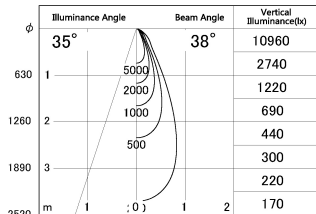

Installation	Track mount
Type	High-efficiency Lens type tracklight
Fixture wattage	12.5W
Beam angle	38deg
Color Temp.	3500K
CRI	Ra>90
Luminous	1169 lm
Body	Die-castaluminumalloy
Body finish	Black
Trim finish	Black
Reflector finish	N/A
IP Rate	IP20
Light source	COB module
Input Voltage	AC220~240V
Dimming Type	Non-Dimmable
Certificate	CE,CCC
Cut Hole	N/A